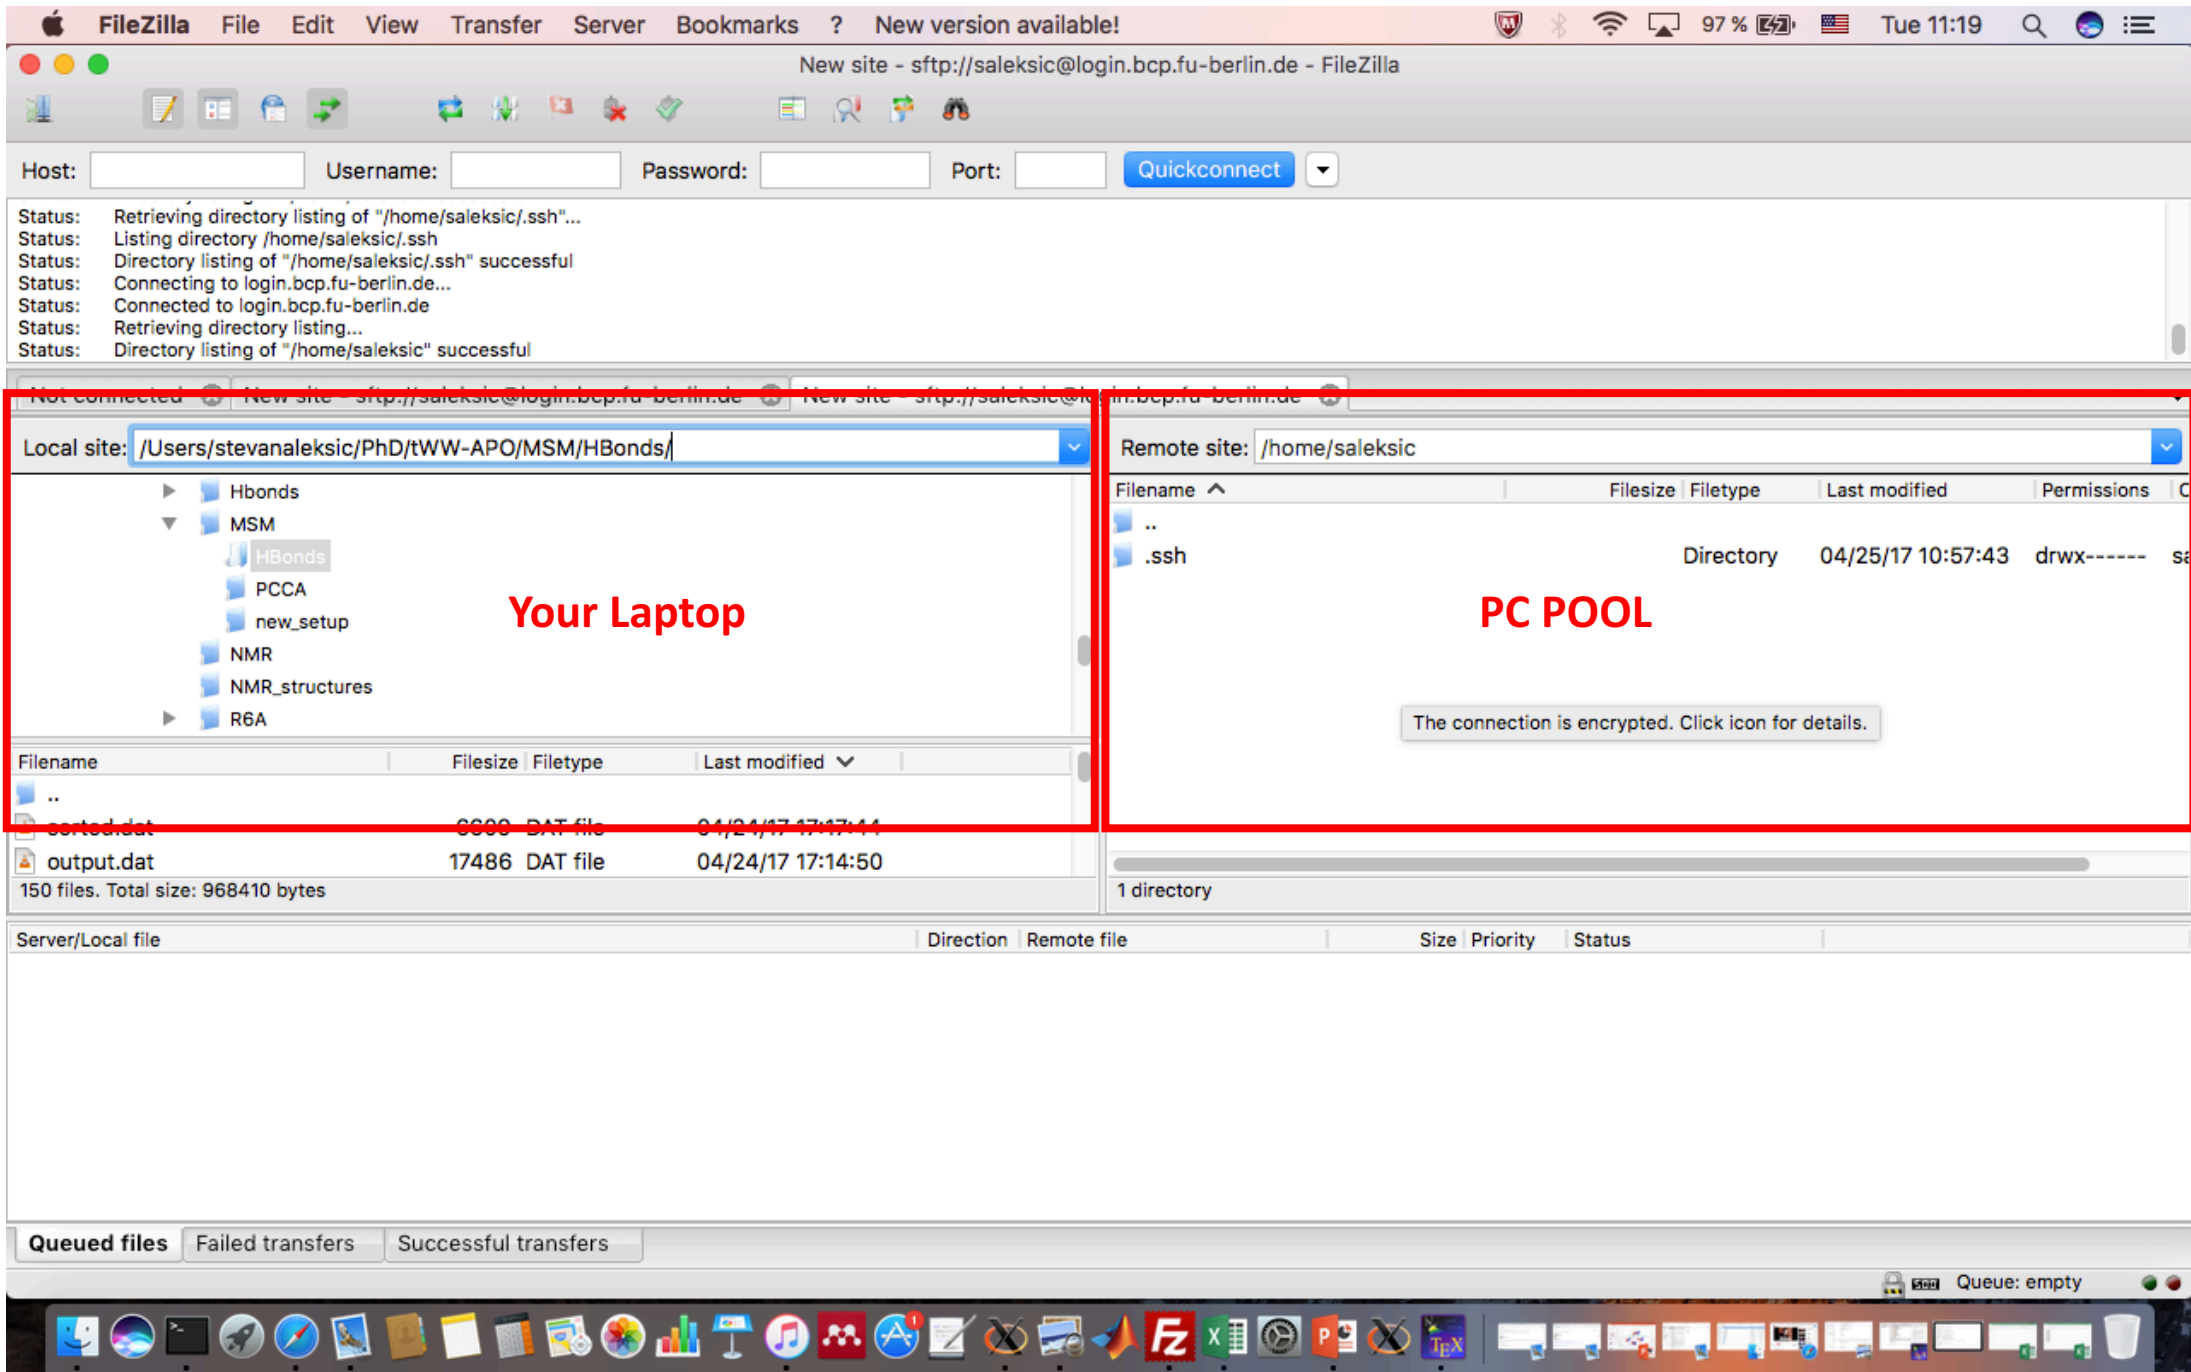

150 files. Total size: 968410 bytes

Server/Local file Direction Remote file Size Priority Status

Queued files Failed transfers Successful transfers

Queue: empty

Status: Retrieving directory listing of "/home/saleksic/.ssh"..  
Status: Listing directory /home/saleksic/.ssh  
Status: Directory listing of "/home/saleksic/.ssh" successful  
Status: Connecting to login.bcp.fu-berlin.de...  
Status: Connected to login.bcp.fu-berlin.de  
Status: Retrieving directory listing...  
Status: Directory listing of "/home/saleksic" successful