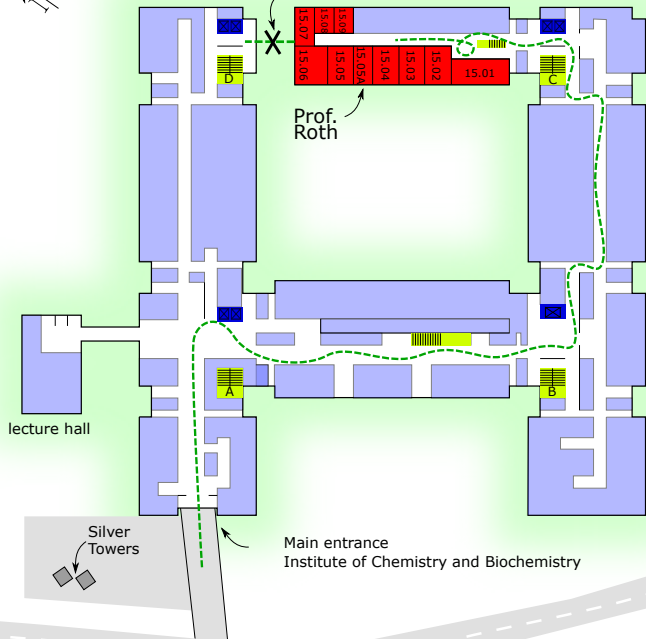

AG Roth  
Takustraße 3  
14195 Berlin

- Path
- Stairs
- Elevator
- Rooms of AG Roth
- Not Rooms of AG Roth  
(you may have to open some doors)

- direction to Busstation Arminiallee (550m)
- direction to Subwaystation U Dahlem Dorf (550m)

Takustraße

No passing

direction to Busstation Limonenstr. (50m)

Schwedenstraße

Takustraße